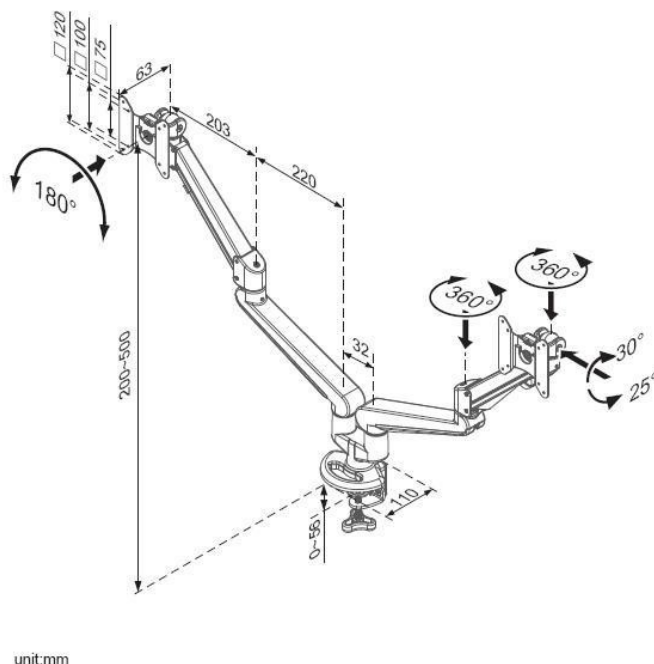

Ascend Dual Gas Arm with Through-desk Fixing

Product Specification

Product code	CMS2092C-ED & CMS2376 – WHITE POLISHED
*Weight capacity	From 3 - 8 kg per arm
**Maximum Screen Size	36"
Height adjustment range	200mm – 500mm from desktop
Max forward extension	486mm
VESA	75mm & 100mm VESA compliant
Movement	Height adjustment, tilt, swivel, rotation and reach

*Capacity may be reduced if monitor size is greater than 26" or depth is greater than 5.5cm

**Subject to weight being within range & VESA 75 x 75mm or 100 x 100mm, please refer to our measurements / line drawings and check with screen manufacturers measurements including bezel

Additional Information

Through desk for desktop up to 36mm

Integral cable management

2 screen gas assisted height adjustment

Lockable quick release VESA function

180° anti rotation feature

Over 90% of the aluminium alloy content is recycled